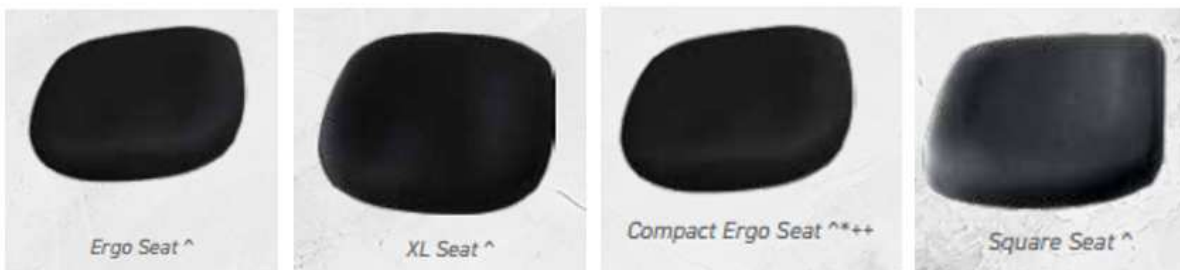

Seat Options: