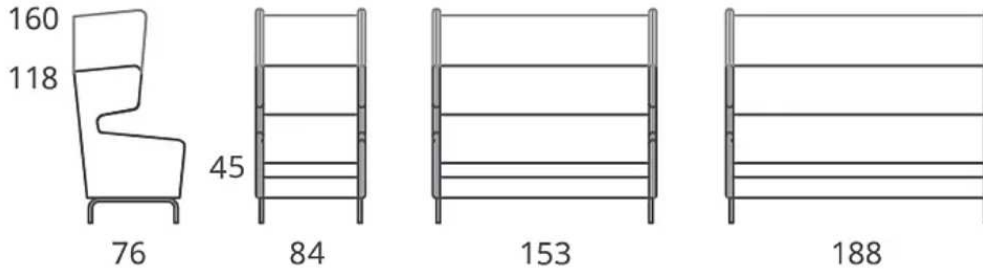

OPTIONAL

- Local Upholstery Fabrics Available
- Power and data availability
- Two tone Upholstery
- Sleigh base

Technical Specifications

Sires Medium Back Armchair 840W x 760D x 1180H x 450SH
Sires Medium Back 2-Seater 1530W x 760D x 1180H x 450SH
Sires Medium Back 3-Seater 1880W x 760D x 1180H x 450SH
Sires High Back Armchair 840W x 760D x 1600H x 450SH
Sires High Back 2-Seater 1530W x 760D x 1600H x 450SH
Sires High Back 3-Seater 1880W x 760D x 1600H x 450SH

All dimensions are nominal and subject to change without notice

SIRES is available in other options:

Medium Back Armchair

High Back Armchair

Medium Back 2-Seater

High Back 2-Seater

Medium Back 3-Seater

High Back 3-Seater