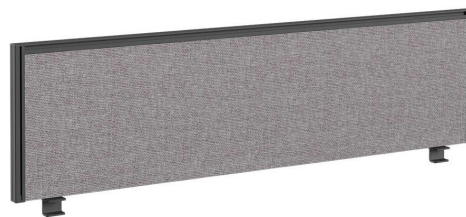


S22 SCREEN PANELS

S22 SCREEN PAELS are CSM's budget desk mounted screen solution, a flexible and economical application. It is available in a Straight and Curve / Wave in 3 height variations at 300h. 450h or 600h with options for a Function Wall for accessories.

FEATURES

- Proudly Australian Made and Designed
- Worktop Mounted
- 22mm Screen System
- Pinnable & Curve Top Options
- Function Wall Option
- 3 height variations at 300h. 450h or 600h
- Various Fixing Bracket Options
- Full Range of Accessories Available
- Compatible with CSM's Desk Systems
- Upholstered in Rim "Trilogy 1" Fabric
- Powder coated in White, Silver or Black Frames
- Lead time 3-4 Weeks

S22 is available Upholstered in RIM TRILOGY “1”

Wave Screen

Straight Screen

Function Wall for Accessories