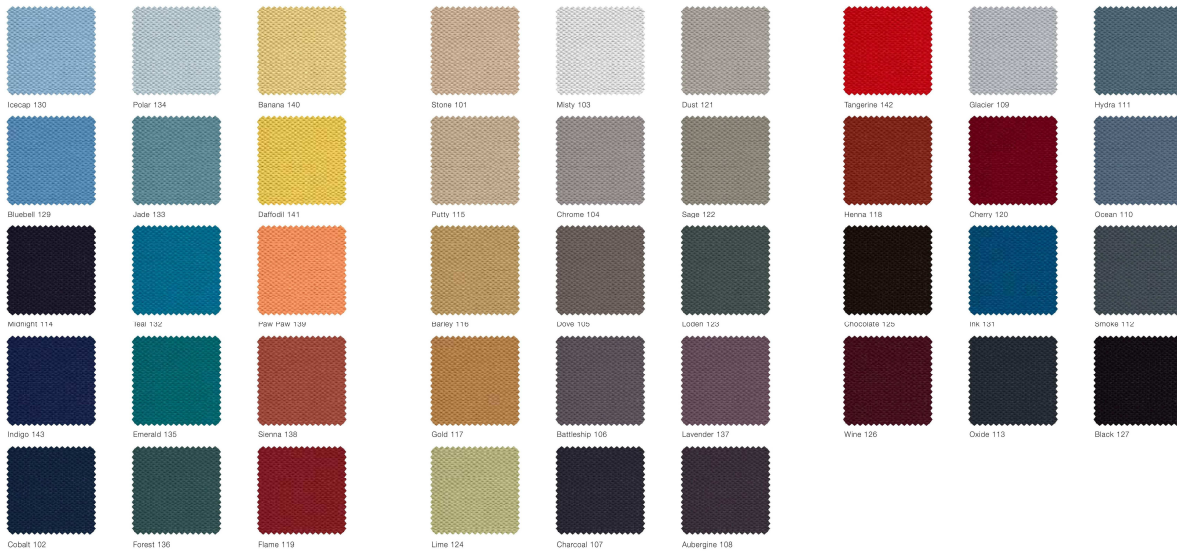

S22 is available Upholstered in RIM TRILOGY “1”