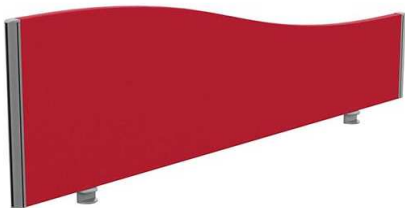


S22 SCREEN PANELS

S22 SCREEN PAELS are CSM's budget desk mounted screen solution, a flexible and economical application. It is available in a Straight and Curve / Wave in 3 height variations at 300h. 450h or 600h with options for a Function Wall for accessories.

FEATURES

- Proudly Australian Made and Designed
- Worktop Mounted
- 22mm Screen System
- Pinnable & Curve Top Options
- Function Wall Option
- 3 height variations at 300h. 450h or 600h
- Various Fixing Bracket Options
- Full Range of Accessories Available
- Compatible with CSM's Desk Systems
- Upholstered in Rim "Trilogy 1" Fabric
- Powder coated in White, Silver or Black Frames
- Lead time 3-4 Weeks

S22 is available Upholstered in RIM TRILOGY “1”

Wave Screen

Straight Screen

Function Wall for Accessories