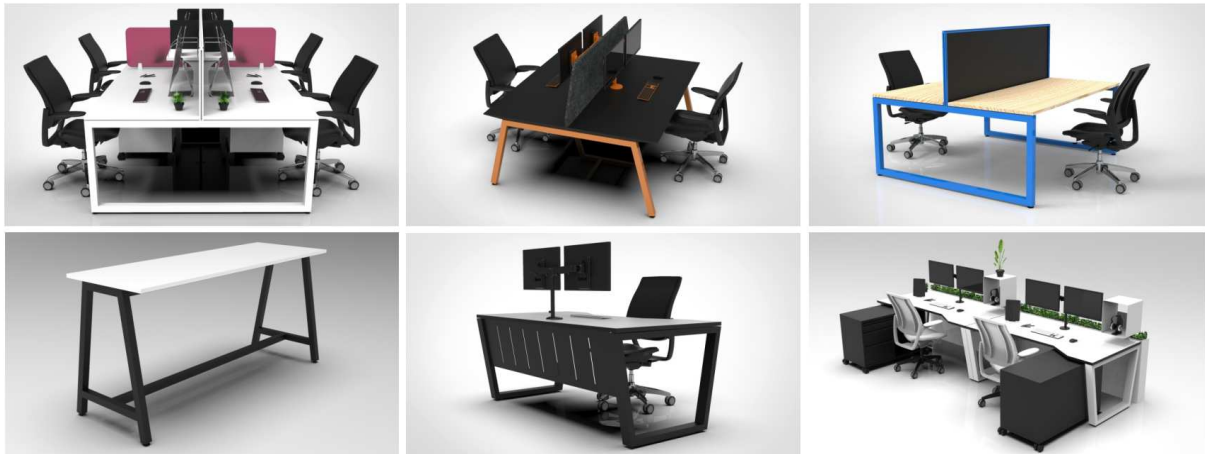


PIAZZA DESK SYSTEM – LOOP

PIAZZA Loop desk system has a clean minimalistic and timeless Design featuring a 50x50mm frame with a Loop style leg and a 2mm shadow line giving the illusion of a sleek floating top, available as a freestanding desk, 120 Degree, Corner, back to back or side by side clusters with dividing screens. Piazza is available in hundreds of finishes, sizes and styles.

FEATURES

- Proudly Australian Made and Designed
- Frame Configuration: Straight, Back to Back, 120 Degree, Corner
- Design: Modern Square Edge Profile, Options for Loop Leg, Angle Leg, Meeting Tables, Bar Height
- Compatible with all CSM Workstation Screen Systems: S50, S30, S25, S22 & Acoustic:
- Any Dulux Powdercoat for the Frame
- Warranty: 10 Years on Components
- Lead Time 4-6 Weeks

CERTIFICATION

- AFRDI Level 6 Certificate

Piazza is available with other Leg / Base options: Loop Leg, Angle Leg, Meeting Tables, Bar Height