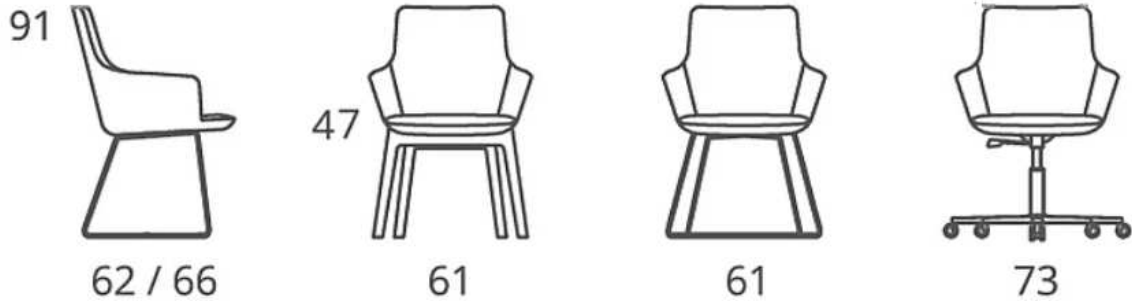


HENRY MINI LOW BACK WIRE FRAME

FEATURES

- Fully upholstered tub
- Wire frame base: chrome or black powder coat
- Ergonomically contoured
- Structural Warranty: 5 years
- Weight Capacity: 150 kgs+
- Lead Time: Approx. 4-6 Weeks

OPTIONAL

- Oak timber base: natural or dark stain
- 5 Star Swivel Base
- Local Upholstery Fabrics Available
- Two tone Upholstery

Technical Specifications

Henry Mini LB Wire Frame Base 610W x 620D x 910H x 470SH
Henry Mini LB Wooden Base 610W x 620D x 910H x 470SH
Henry Mini LB 5 Star 730W x 730D x 910H x 470SH